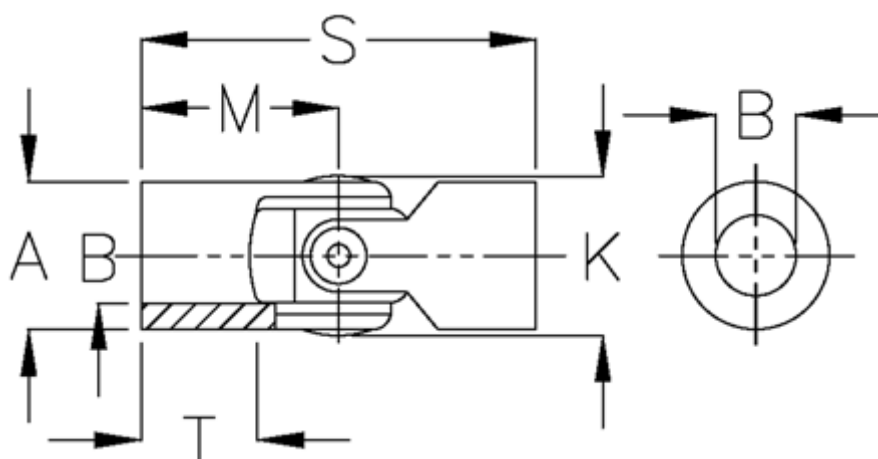

Article number: 07716410

Description: Single cross joint w/slide bearing
Short version, 0.716.410

Measures

A	= 16
B H7	= 6
K	= 17.5
M	= 17.0
MD max N m	= 8
s	= 34
T	= 9